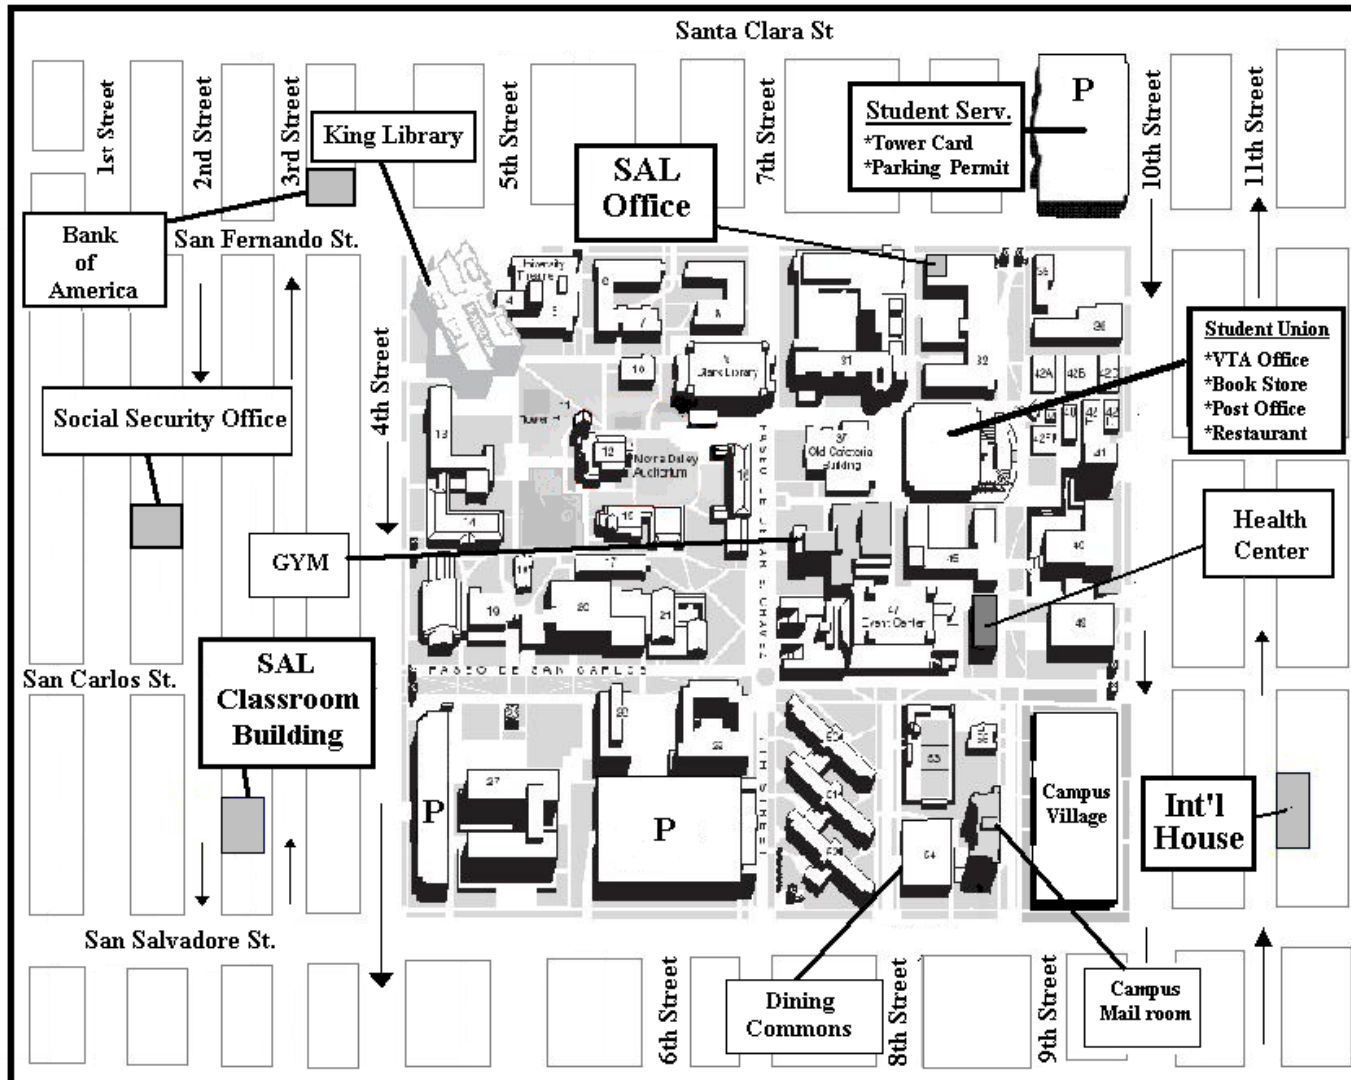

Studies in American Language – A Guide for New Students

San Jose State University Map

SAL Office

Industrial Studies Bldg.
Room – 227 (IS 227)
(408) 924-2660

SAL Classroom Bld.

384 South 2nd St.
San Jose, CA 95112

International House

360 South 11th St
San Jose, CA 95112
(408) 924-6570

SJSU Parking

4th St.
7th St.
10th St.

Social Security Office

280 South 1st St.
San Jose, CA 95112

Health Center

(408) 924-6120