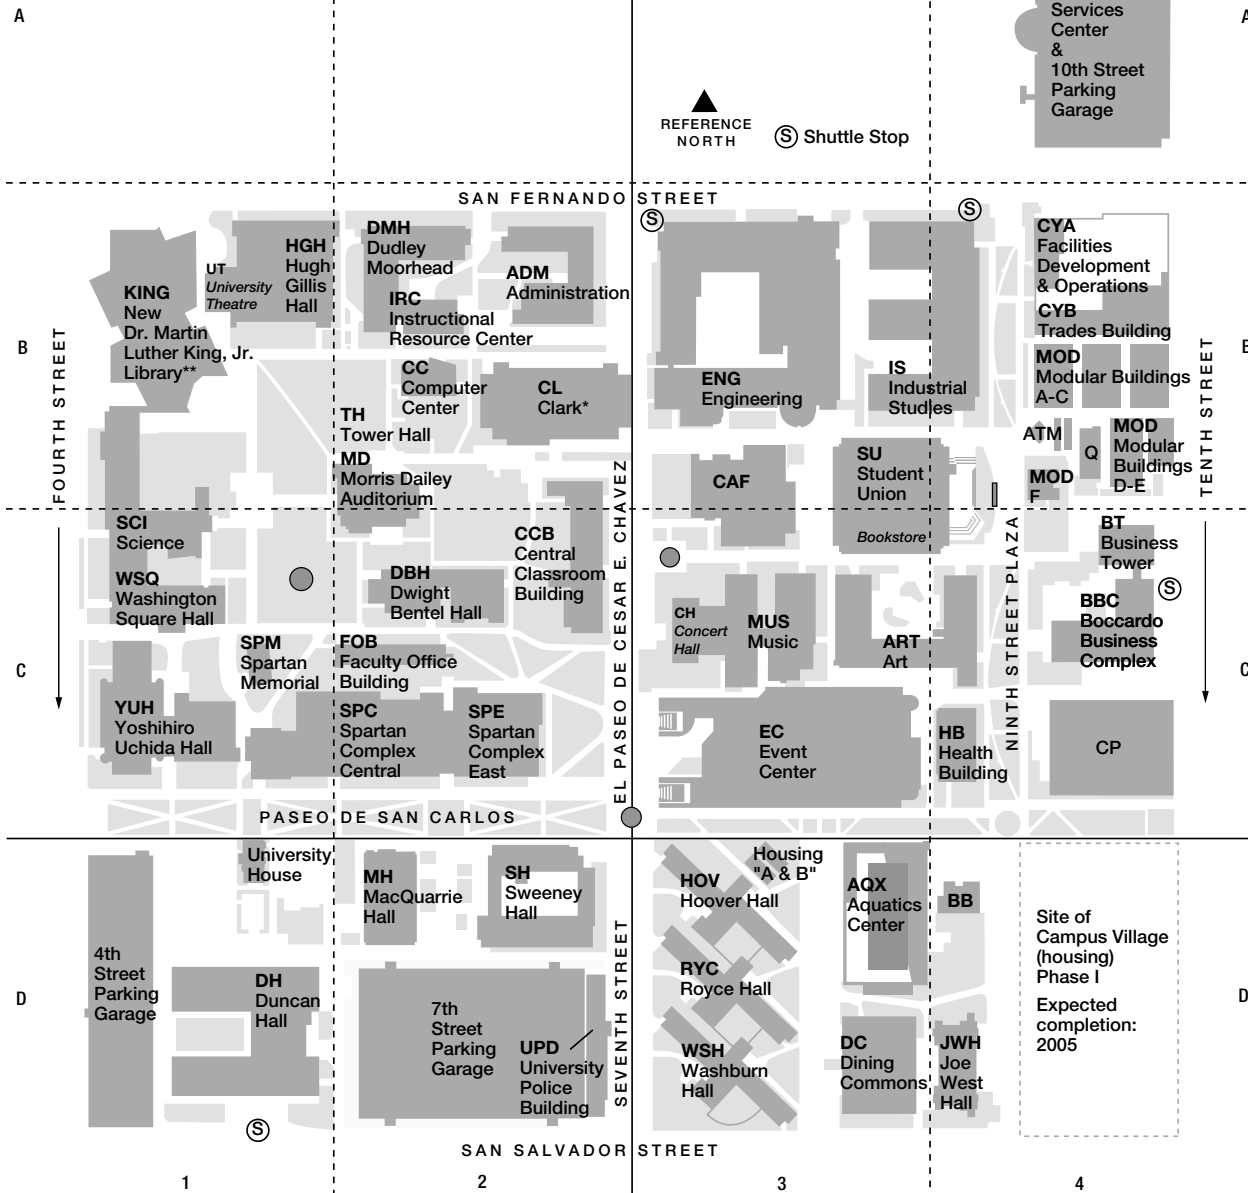

San José State University

Main Campus

Building	Location	Building	Location
ADM Administration.....	B-2	JWH Joe West Hall	D-4
AQX Aquatics Facility.....	D-3	KING Dr. Martin Luther King, Jr. Library.....	B-1
ART Art Building.....	C-3	MH MacQuarrie Hall.....	D-2
ATM Automated Teller Machines.....	B-4	MOD Modular Units.....	B-4
BBC Boccardo Business Center.....	C-4	MD Morris Dailey Auditorium.....	B-2
BB Building BB.....	D-4	MUS Music Building.....	C-3
BT Business Tower.....	C-4	Parking Garages	
F Career Center.....	B-4	4th Street.....	D-1
CCB Central Classroom Building.....	C-2	7th Street.....	D-2
CL Clark.....	B-2	10th Street.....	A-4
CC Computer Center.....	B-2	UPD Public Safety.....	D-2
CH Concert Hall.....	C-3	Q Building Q.....	B-4
CY Corporation Yard.....	B-4	RYC Royce Hall.....	D-3
DC Dining Commons.....	D-3	SCI Science Building.....	C-1
DMH Dudley Moorhead Hall.....	B-2	SPXC Spartan Complex Central.....	C-2
DH Duncan Hall.....	D-1	SPXE Spartan Complex East.....	C-2
DBH Dwight Bentel Hall.....	C-2	SPM Spartan Memorial.....	C-1
ENG Engineering Building.....	B-3	SSC Student Services Center.....	A-4
EC Event Center.....	C-3	SU Student Union.....	B-3
FOB Faculty Offices.....	C-2	SH Sweeney Hall.....	D-2
HB Health Building.....	C-4	TH Tower Hall.....	B-2
HCP Heating & Cooling Plant.....	C-4	YUH Uchida Hall.....	C-1
HOV Hoover Hall.....	D-3	UH University House.....	D-1
HGH Hugh Gillis Hall.....	B-1	UPD University Police.....	D-2
IS Industrial Studies.....	B-4	UT University Theatre.....	B-1
IRC Instructional Resources Center.....	B-2	WSH Washburn Hall.....	D-3
		WSQ Washington Square Hall.....	C-1